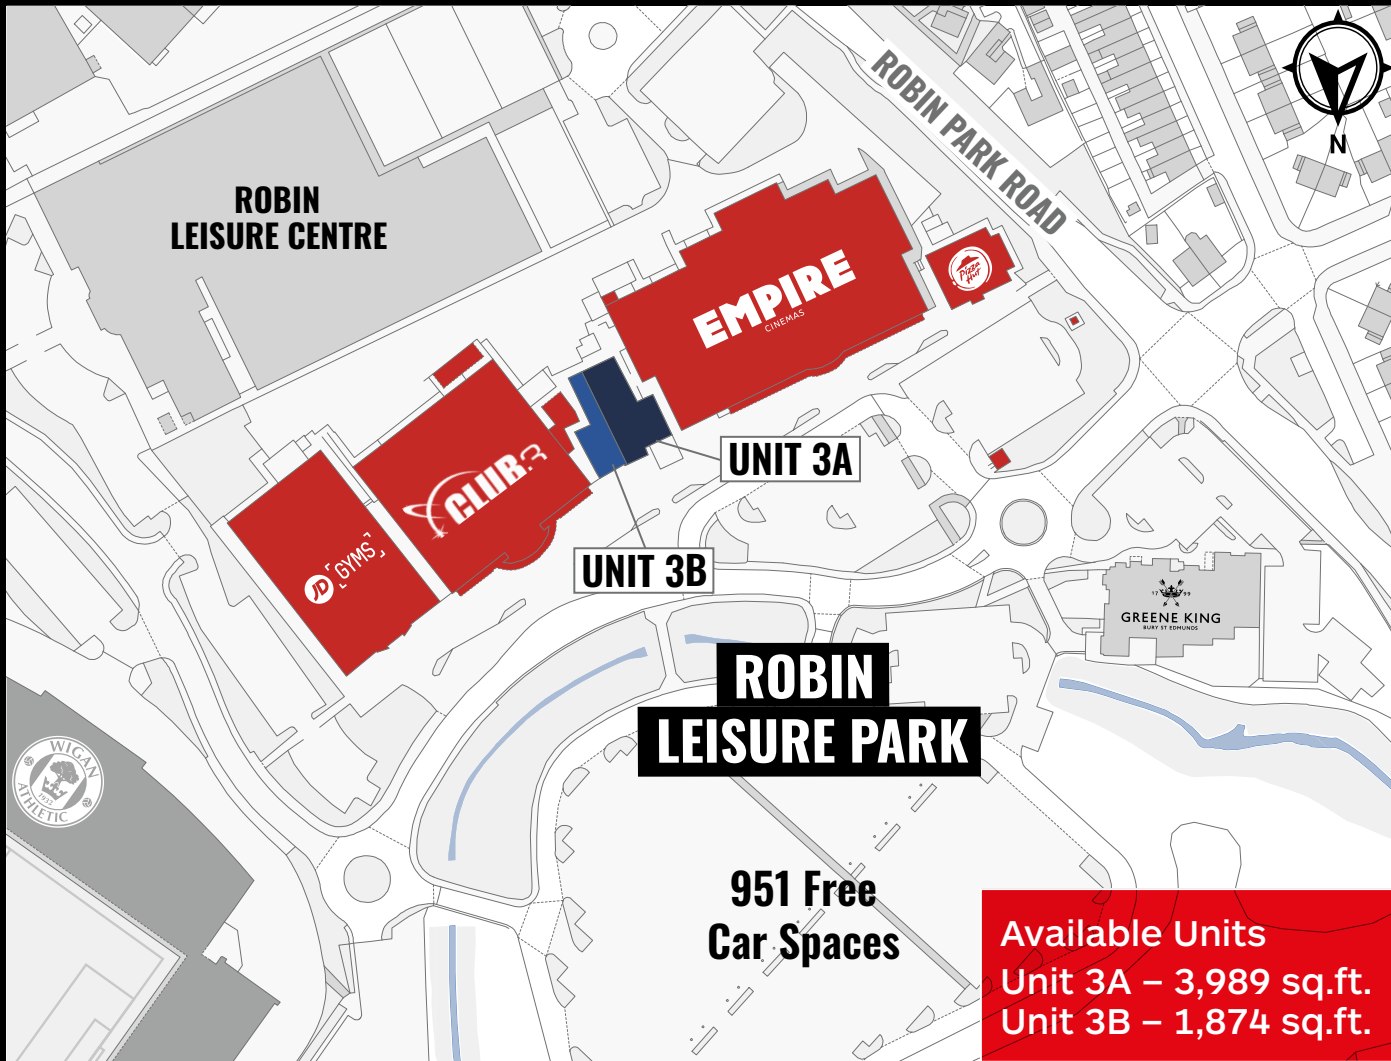

# Robin Leisure Park – Wigan

**Easy Access**  
**Excellent Road and Rail Access**

**Wigan** is located between Manchester and Liverpool with excellent road access to the M6 and rail connections to London, Birmingham and Glasgow.

Red Robin Pub & Carvery

Located next to the prime retail park for Wigan including M&S, Next and Boots.

Near  
**Sport & Retail  
Attractions**

**Food  
& Drink**

**Leisure &  
Entertainment**

**Health &  
Fitness**

**Available Units**  
Unit 3A - 3,989 sq.ft.  
Unit 3B - 1,874 sq.ft.

**Robin**  
Leisure Park  
— Wigan —

Robin Leisure Park  
Anjou Boulevard, Robin Park Rd  
Wigan, WN5 0UL